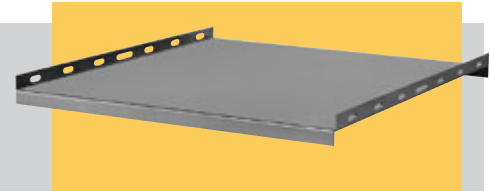

### Adjustable Shelf-Open Rack

Open rack shelves fit 19.00" and 23.00" wide panel spaces. Shelves are 16 gauge steel and are flanged for added support. Shelves are adjustable for depth within rack, and come with all mounting brackets and hardware. Supports 150 Lbs.

**Finishes:** Metallic Gray (MG) or Black Texture (BT)

Model No.	Width	Depth	Wt. Lbs.
SA-1278	17.62"	16.00"	8.3
SA-1279	17.62"	20.00"	9.3
SA-1378	21.62"	16.00"	10
SA-1379	21.62"	20.00"	11

### Stationary Shelves Non-Ventilated

Stationary shelves, available in ventilated and non-ventilated versions, fit 19" and 24" wide panel spaces and all cabinet rack depths. Shelves are one-piece, 16-gauge steel with flanged front and rear to support up to 200 lbs. All shelves come with necessary mounting hardware. Additional brackets are furnished to allow flexibility in mounting. Shelves allow sufficient room in rear for cables and power outlet strips. Requires two pairs of panel mounting rails per cabinet rack. **Finish:** Smooth Black