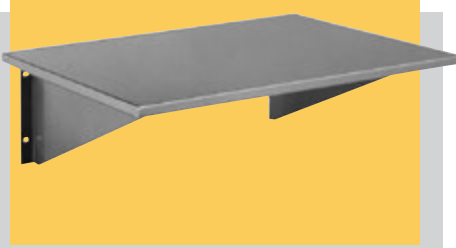

### Shelf Assembly

May be attached over panel or direct to panel or direct to panel mounting rails. Overall height 7.00". Hardware furnished.

**Finishes:** Gray Texture (GT) and Royal Blue texture (RB).

Model No.	Depth	Width	Wt. Lbs.
SA-1719	16.00"	22.00"	13.25
SA-1720	20.00"	22.00"	15.25

### Adjustable Shelf-Open Rack

Open rack shelves fit 19.00" and 23.00" wide panel spaces. Shelves are 16 gauge steel and are flanged for added support. Shelves are adjustable for depth within rack, and come with all mounting brackets and hardware. Supports 150 Lbs.

### Stationary Shelves Non-Ventilated

Stationary shelves, available in ventilated and non-ventilated versions, fit 19" and 24" wide panel spaces and all cabinet rack depths. Shelves are one-piece, 16-gauge steel with flanged front and rear to support up to 200 lbs. All shelves come with necessary mounting hardware. Additional brackets are furnished to allow flexibility in mounting. Shelves allow sufficient room in rear for cables and power outlet strips. Requires two pairs of panel mounting rails per cabinet rack. **Finish:** Smooth Black