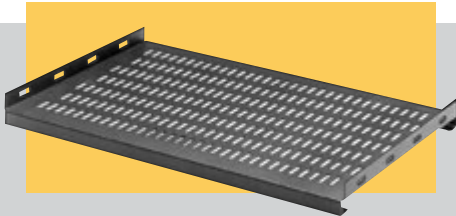

### Shelf Assembly

May be attached over panel or direct to panel or direct to panel mounting rails. Overall height 7.00". Hardware furnished.

**Finishes:** Gray Texture (GT) and Royal Blue texture (RB).

### Adjustable Shelf-Open Rack

Open rack shelves fit 19.00" and 23.00" wide panel spaces. Shelves are 16 gauge steel and are flanged for added support. Shelves are adjustable for depth within rack, and come with all mounting brackets and hardware. Supports 150 Lbs.

**Finishes:** Metallic Gray (MG) or Black Texture (BT)

Model No.	Width	Depth	Wt. Lbs.
SA-1278	17.62"	16.00"	8.3
SA-1279	17.62"	20.00"	9.3
SA-1378	21.62"	16.00"	10
SA-1379	21.62"	20.00"	11

### Stationary Shelves Non-Ventilated

Stationary shelves, available in ventilated and non-ventilated versions, fit 19" and 24" wide panel spaces and all cabinet rack depths. Shelves are one-piece, 16-gauge steel with flanged front and rear to support up to 200 lbs. All shelves come with necessary mounting hardware. Additional brackets are furnished to allow flexibility in mounting. Shelves allow sufficient room in rear for cables and power outlet strips. Requires two pairs of panel mounting rails per cabinet rack. **Finish:** Smooth Black